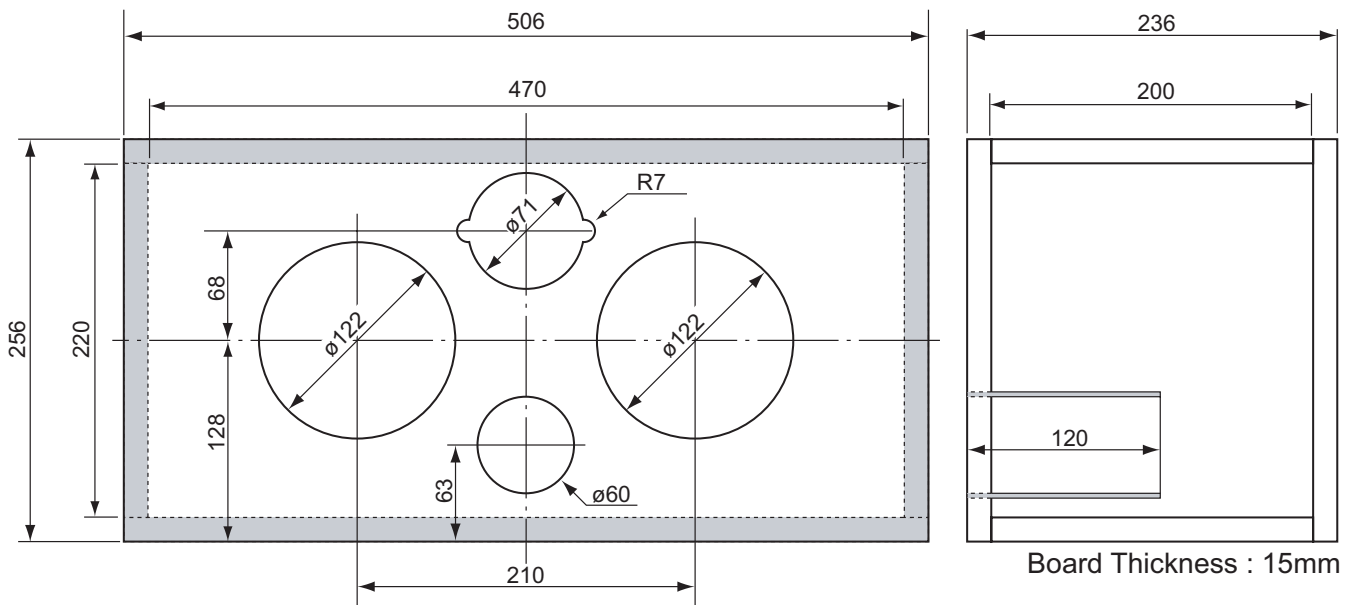

FT207D

Recommended 2 Way Bass Reflex Type Enclosure

- This is an example enclosure for FT207D and FW137 woofer combination.
- Taking the FT207D's frame shape advantage, the woofers are put in the closest position.
- Internal volume is 20 liters tuned to approximately 51Hz (Fb).
- All units are equipped with the shielded type magnetic circuit, this system can be used as the AV center speaker near a TV set or AV monitor.